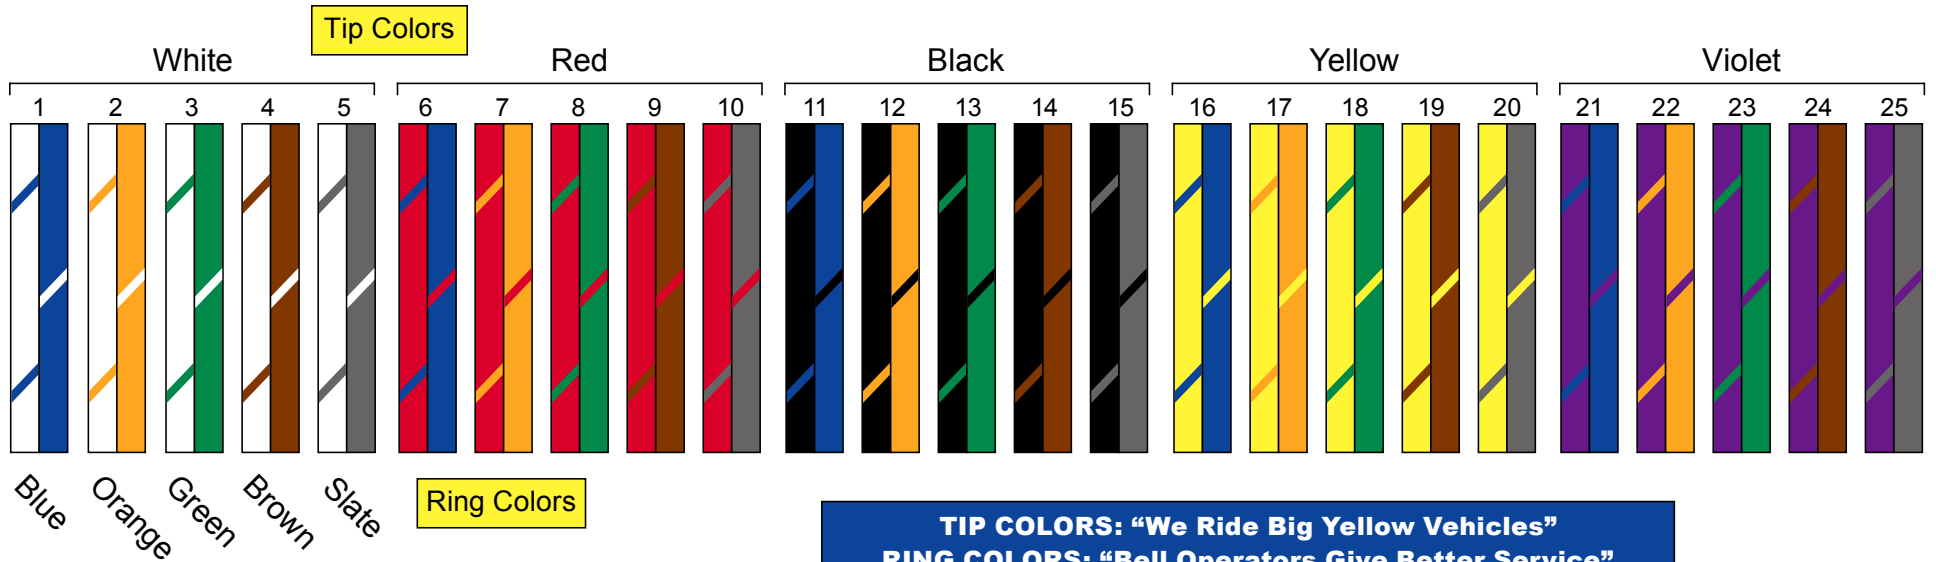

## 25 Pair Cable Colors

**TIP COLORS: "We Ride Big Yellow Vehicles"**  
**RING COLORS: "Bell Operators Give Better Service"**